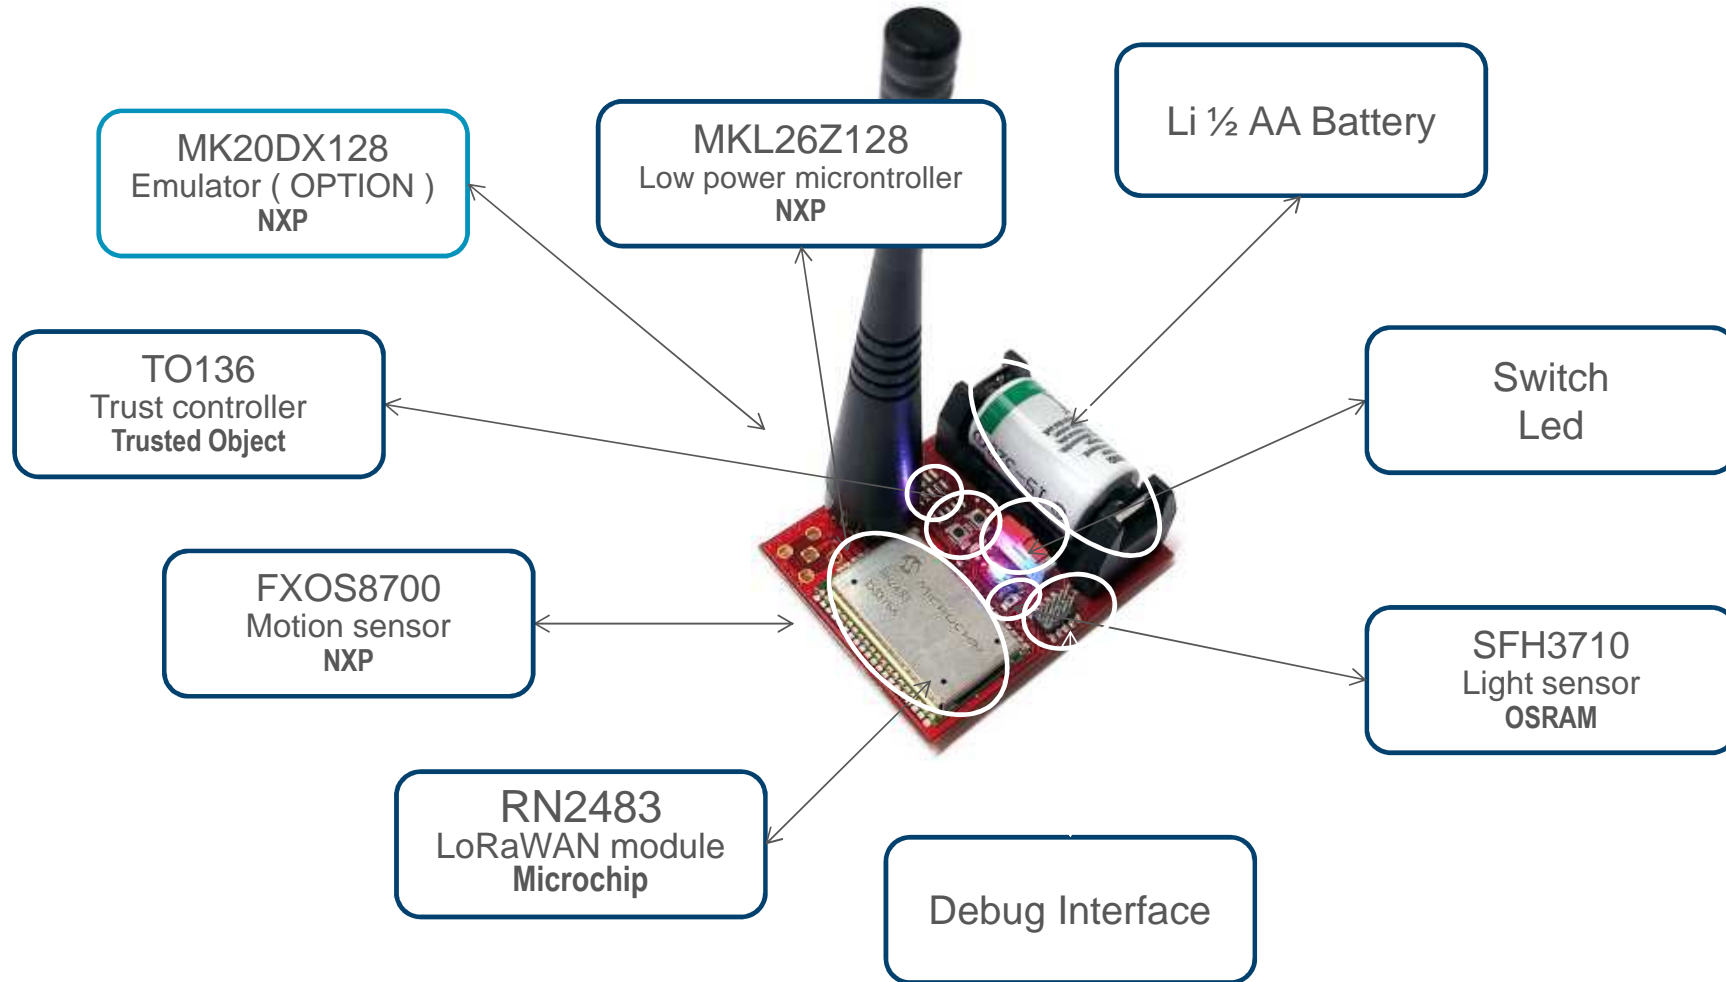

Cellular

CloudServices

2

25 April 2016

The Gateway

OS embedded

- UbiquiOS
 - Industrial Development
 - Stack BT/BLE+WIFI+TCP/IP low space requirements
 - Supporting TLS/SSL low RAM requirements
 - Will support our SE for TLS/SSL certificate
 - WIFI drivers development integrated on the stack

4

25 April 2016

OS embedded

Bluetooth Low Energy Sensor

LoRaWAN Sensor node

Sigfox Sensor node

GSM PMODs (3G/4G)

Target Applications (Examples)

- Predictive maintenance of motors and drives
- Room control in homes and buildings
- Lighting and shading (indoor & outdoor)
- Security and surveillance
- Home appliances
- Smart energy (metering & in home displays)
- Healthcare & infrastructure
- Embedded vision analytics