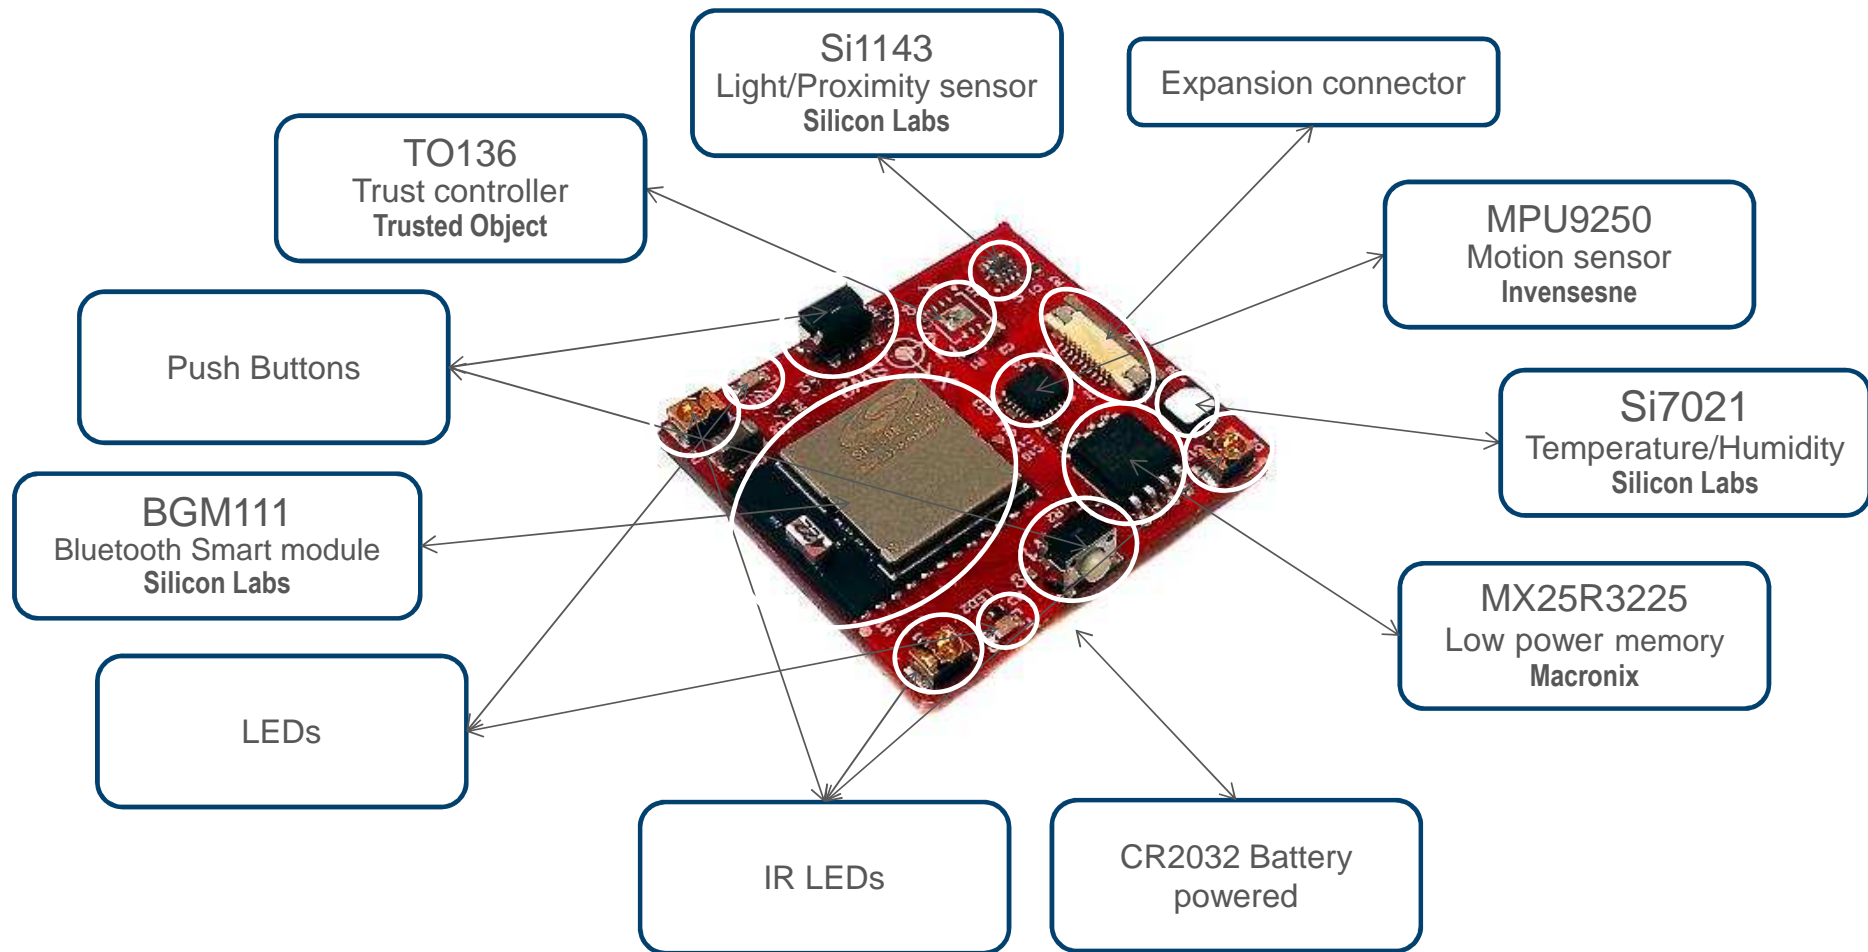

Cellular

CloudServices

2

25 April 2016

The Gateway

OS embedded

- UbiquiOS
 - Industrial Development
 - Stack BT/BLE+WIFI+TCP/IP low space requirements
 - Supporting TLS/SSL low RAM requirements
 - Will support our SE for TLS/SSL certificate
 - WIFI drivers development integrated on the stack

4

25 April 2016

OS embedded

Bluetooth Low Energy Sensor

LoRaWAN Sensor node

Sigfox Sensor node

GSM PMODs (3G/4G)

Target Applications (Examples)