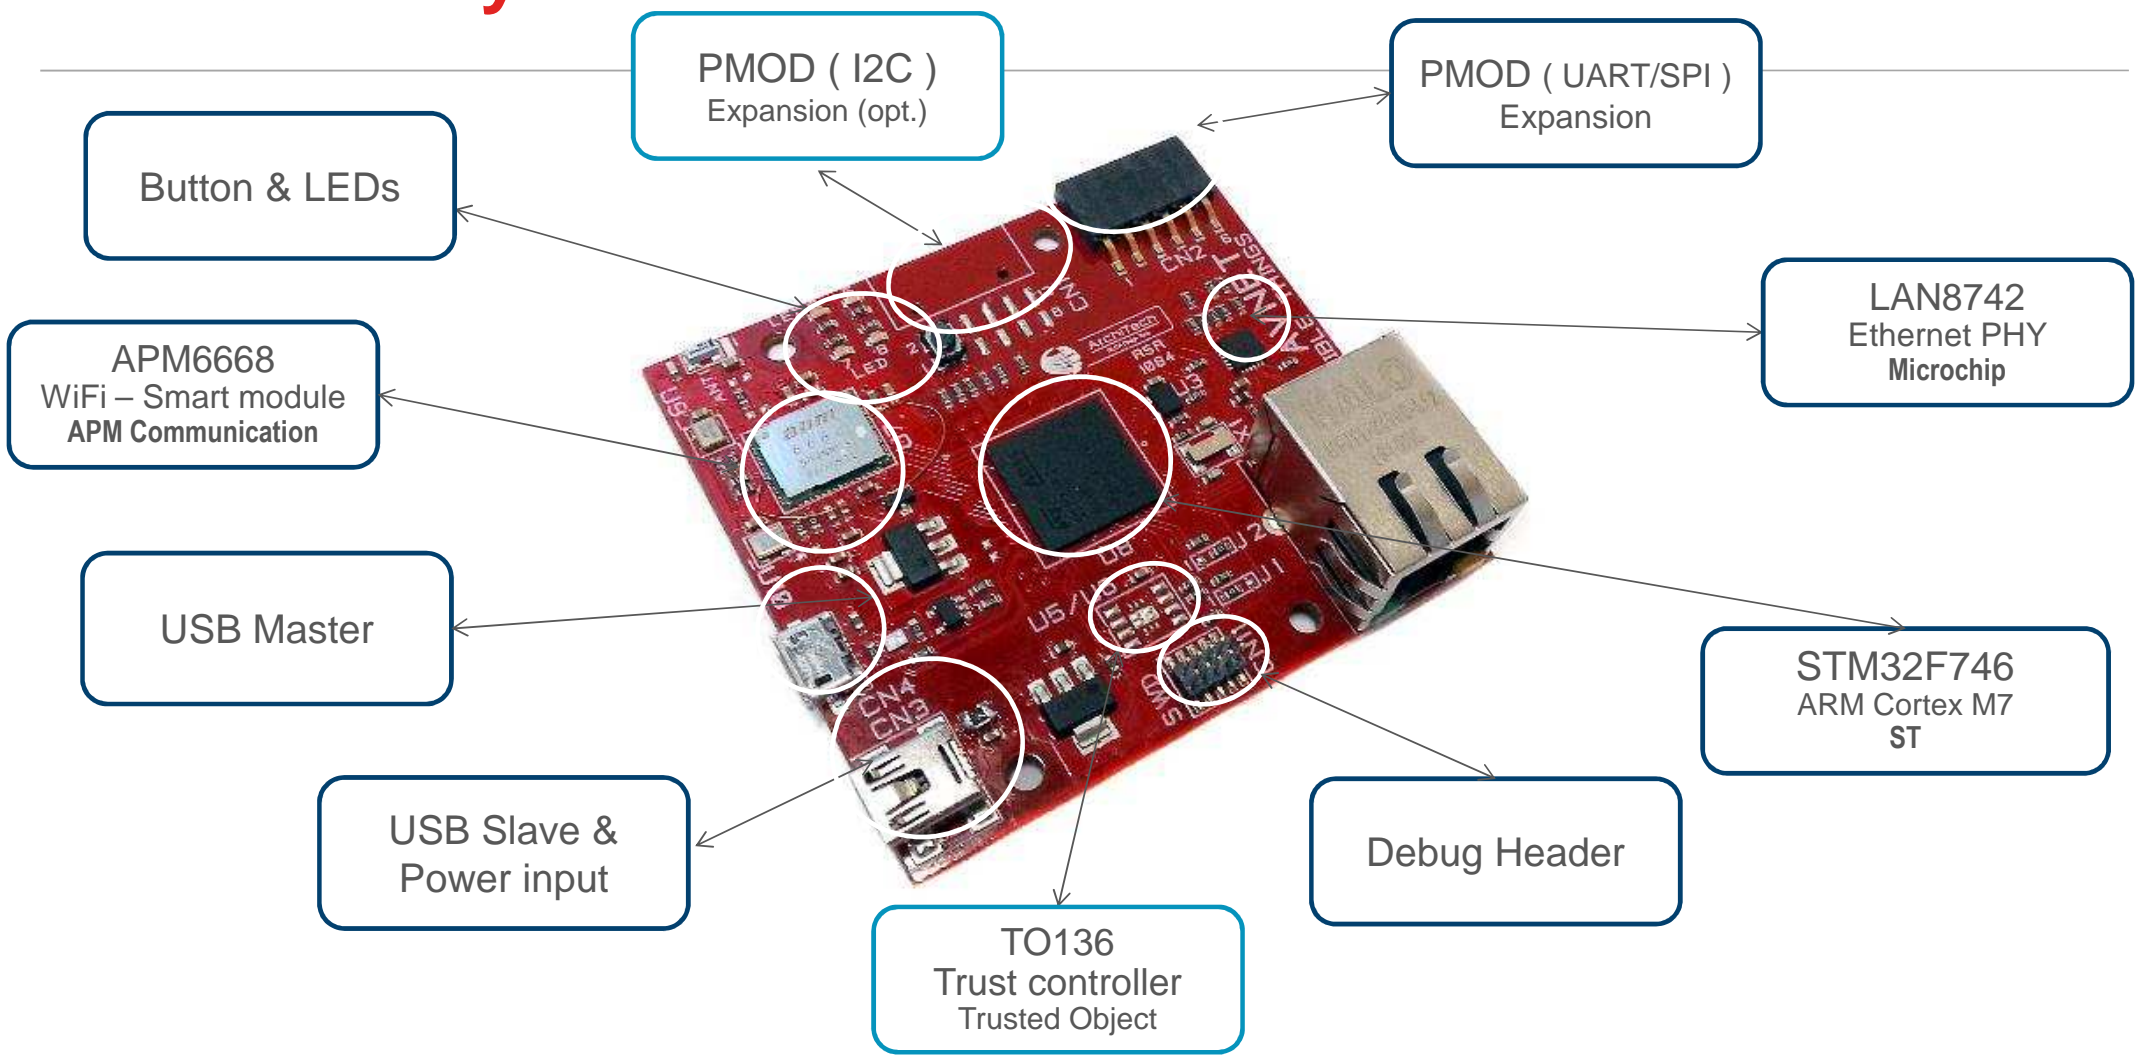

Cellular

CloudServices

2

25 April 2016

The Gateway

OS embedded

- UbiquiOS
 - Industrial Development
 - Stack BT/BLE+WIFI+TCP/IP low space requirements
 - Supporting TLS/SSL low RAM requirements
 - Will support our SE for TLS/SSL certificate
 - WIFI drivers development integrated on the stack

4

25 April 2016

OS embedded

Bluetooth Low Energy Sensor

LoRaWAN Sensor node

Sigfox Sensor node

GSM PMODs (3G/4G)

Target Applications (Examples)