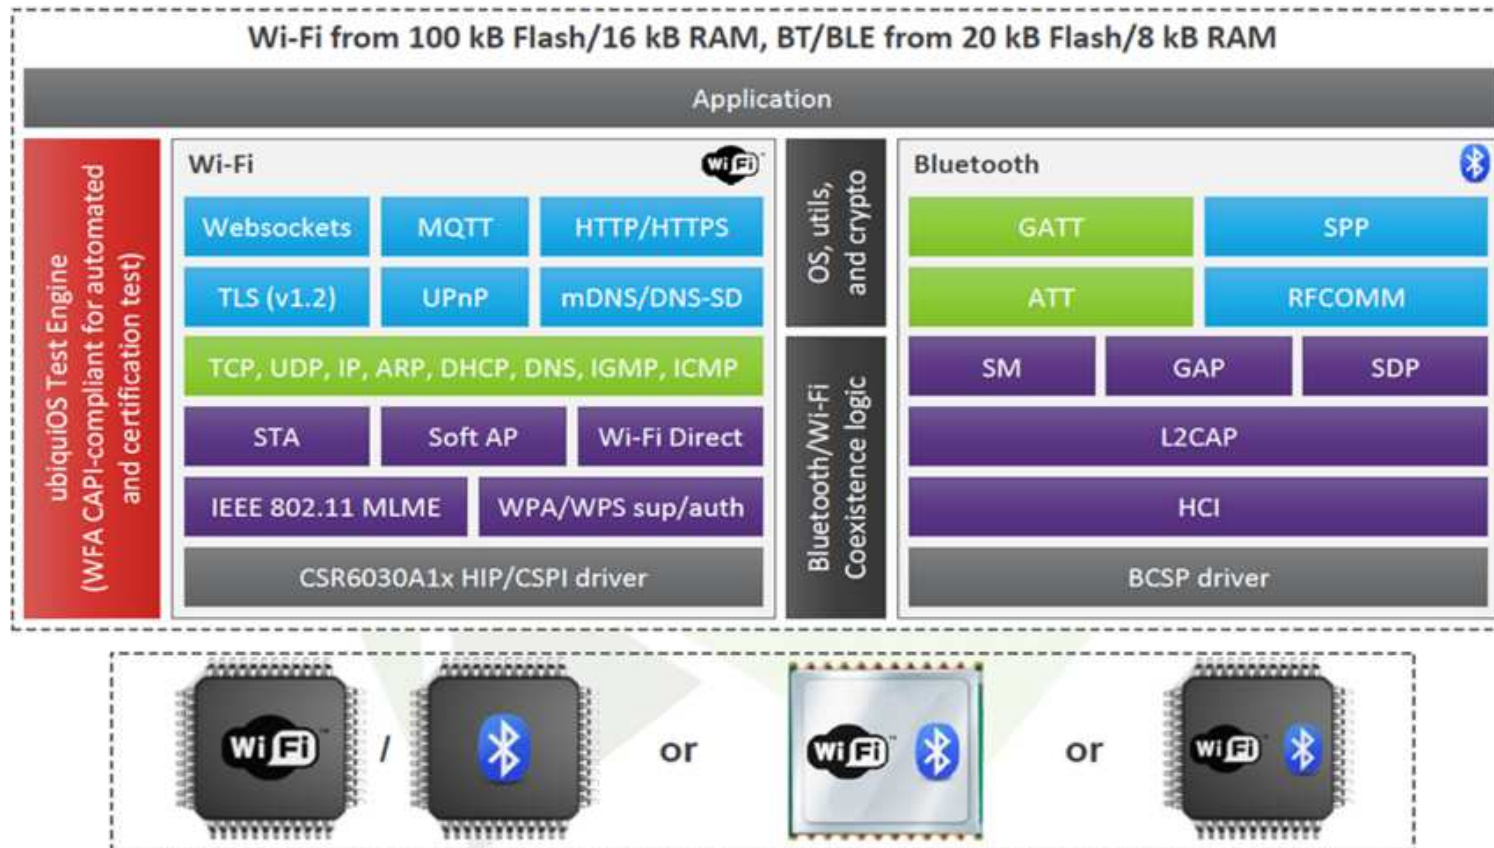

Cellular

CloudServices

2

25 April 2016

The Gateway

OS embedded

- UbiquiOS
 - Industrial Development
 - Stack BT/BLE+WIFI+TCP/IP low space requirements
 - Supporting TLS/SSL low RAM requirements
 - Will support our SE for TLS/SSL certificate
 - WIFI drivers development integrated on the stack

4

25 April 2016

OS embedded

Bluetooth Low Energy Sensor

LoRaWAN Sensor node

Sigfox Sensor node

GSM PMODs (3G/4G)

Target Applications (Examples)