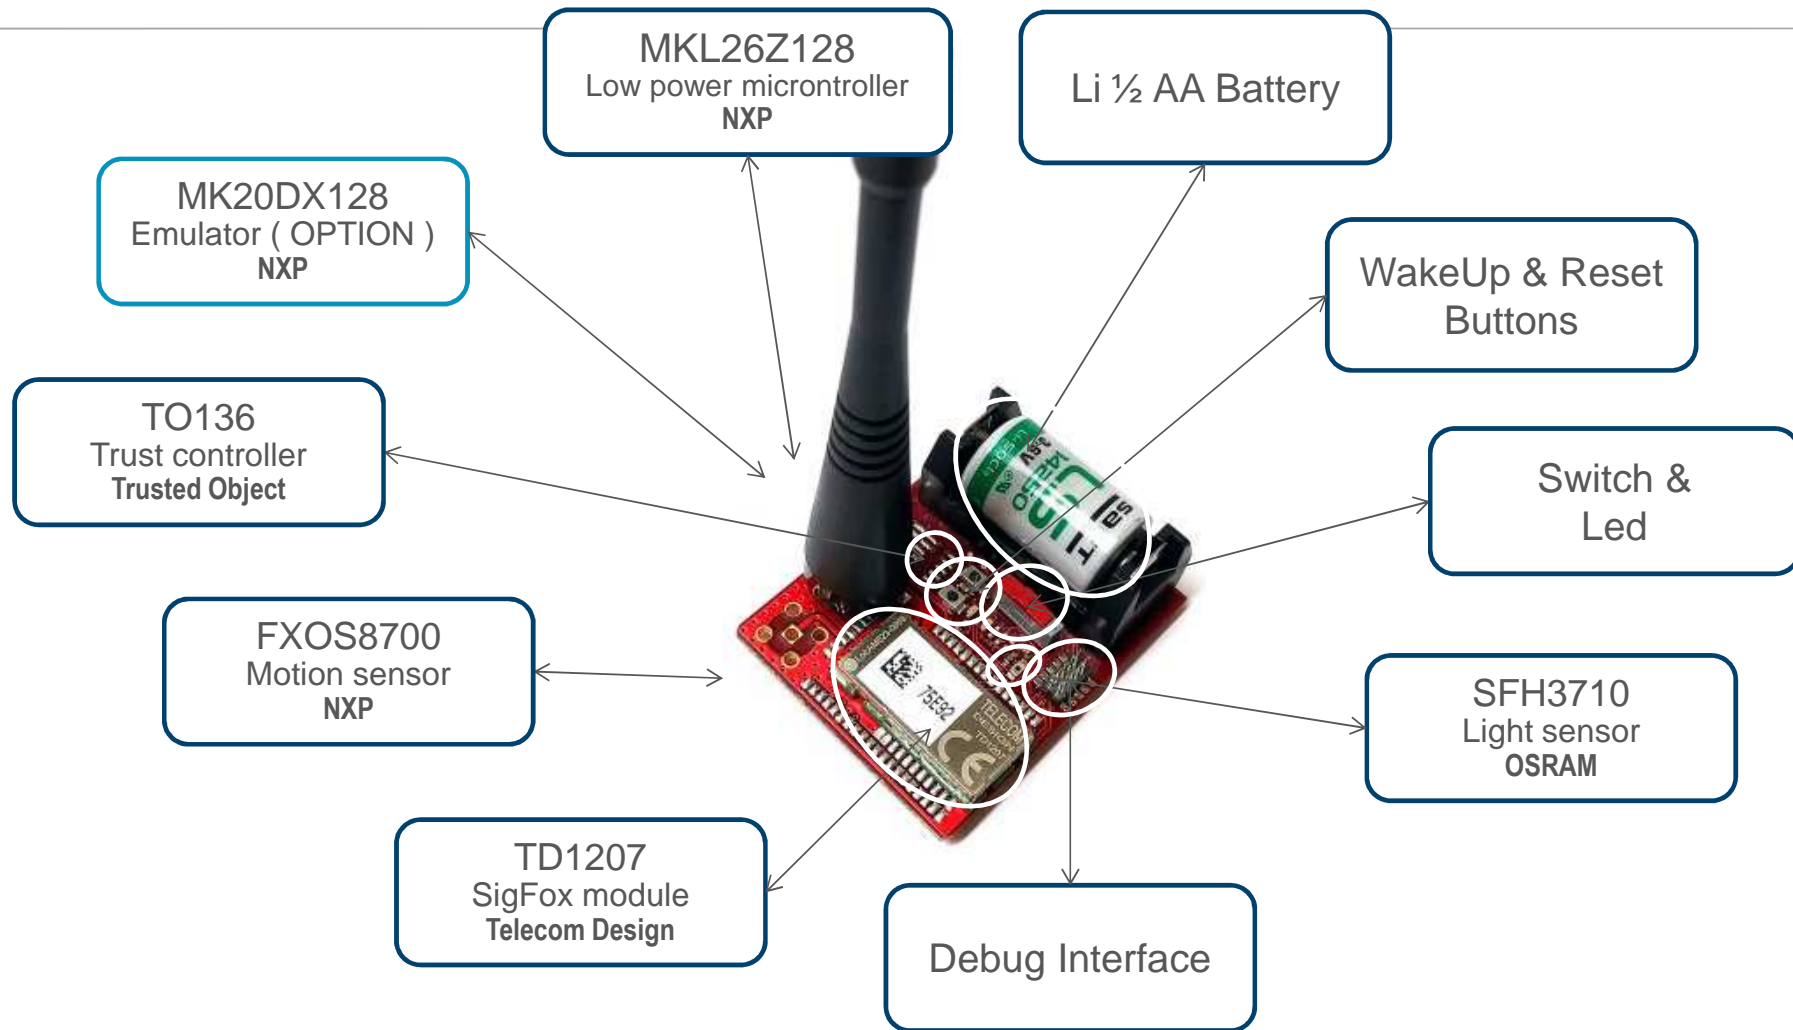

Cellular

CloudServices

2

25 April 2016

The Gateway

OS embedded

- UbiquiOS
 - Industrial Development
 - Stack BT/BLE+WIFI+TCP/IP low space requirements
 - Supporting TLS/SSL low RAM requirements
 - Will support our SE for TLS/SSL certificate
 - WIFI drivers development integrated on the stack

4

25 April 2016

OS embedded

Bluetooth Low Energy Sensor

LoRaWAN Sensor node

Sigfox Sensor node

GSM PMODs (3G/4G)

Target Applications (Examples)

- Predictive maintenance of motors and drives
- Room control in homes and buildings
- Lighting and shading (indoor & outdoor)
- Security and surveillance
- Home appliances
- Smart energy (metering & in home displays)
- Healthcare & infrastructure
- Embedded vision analytics